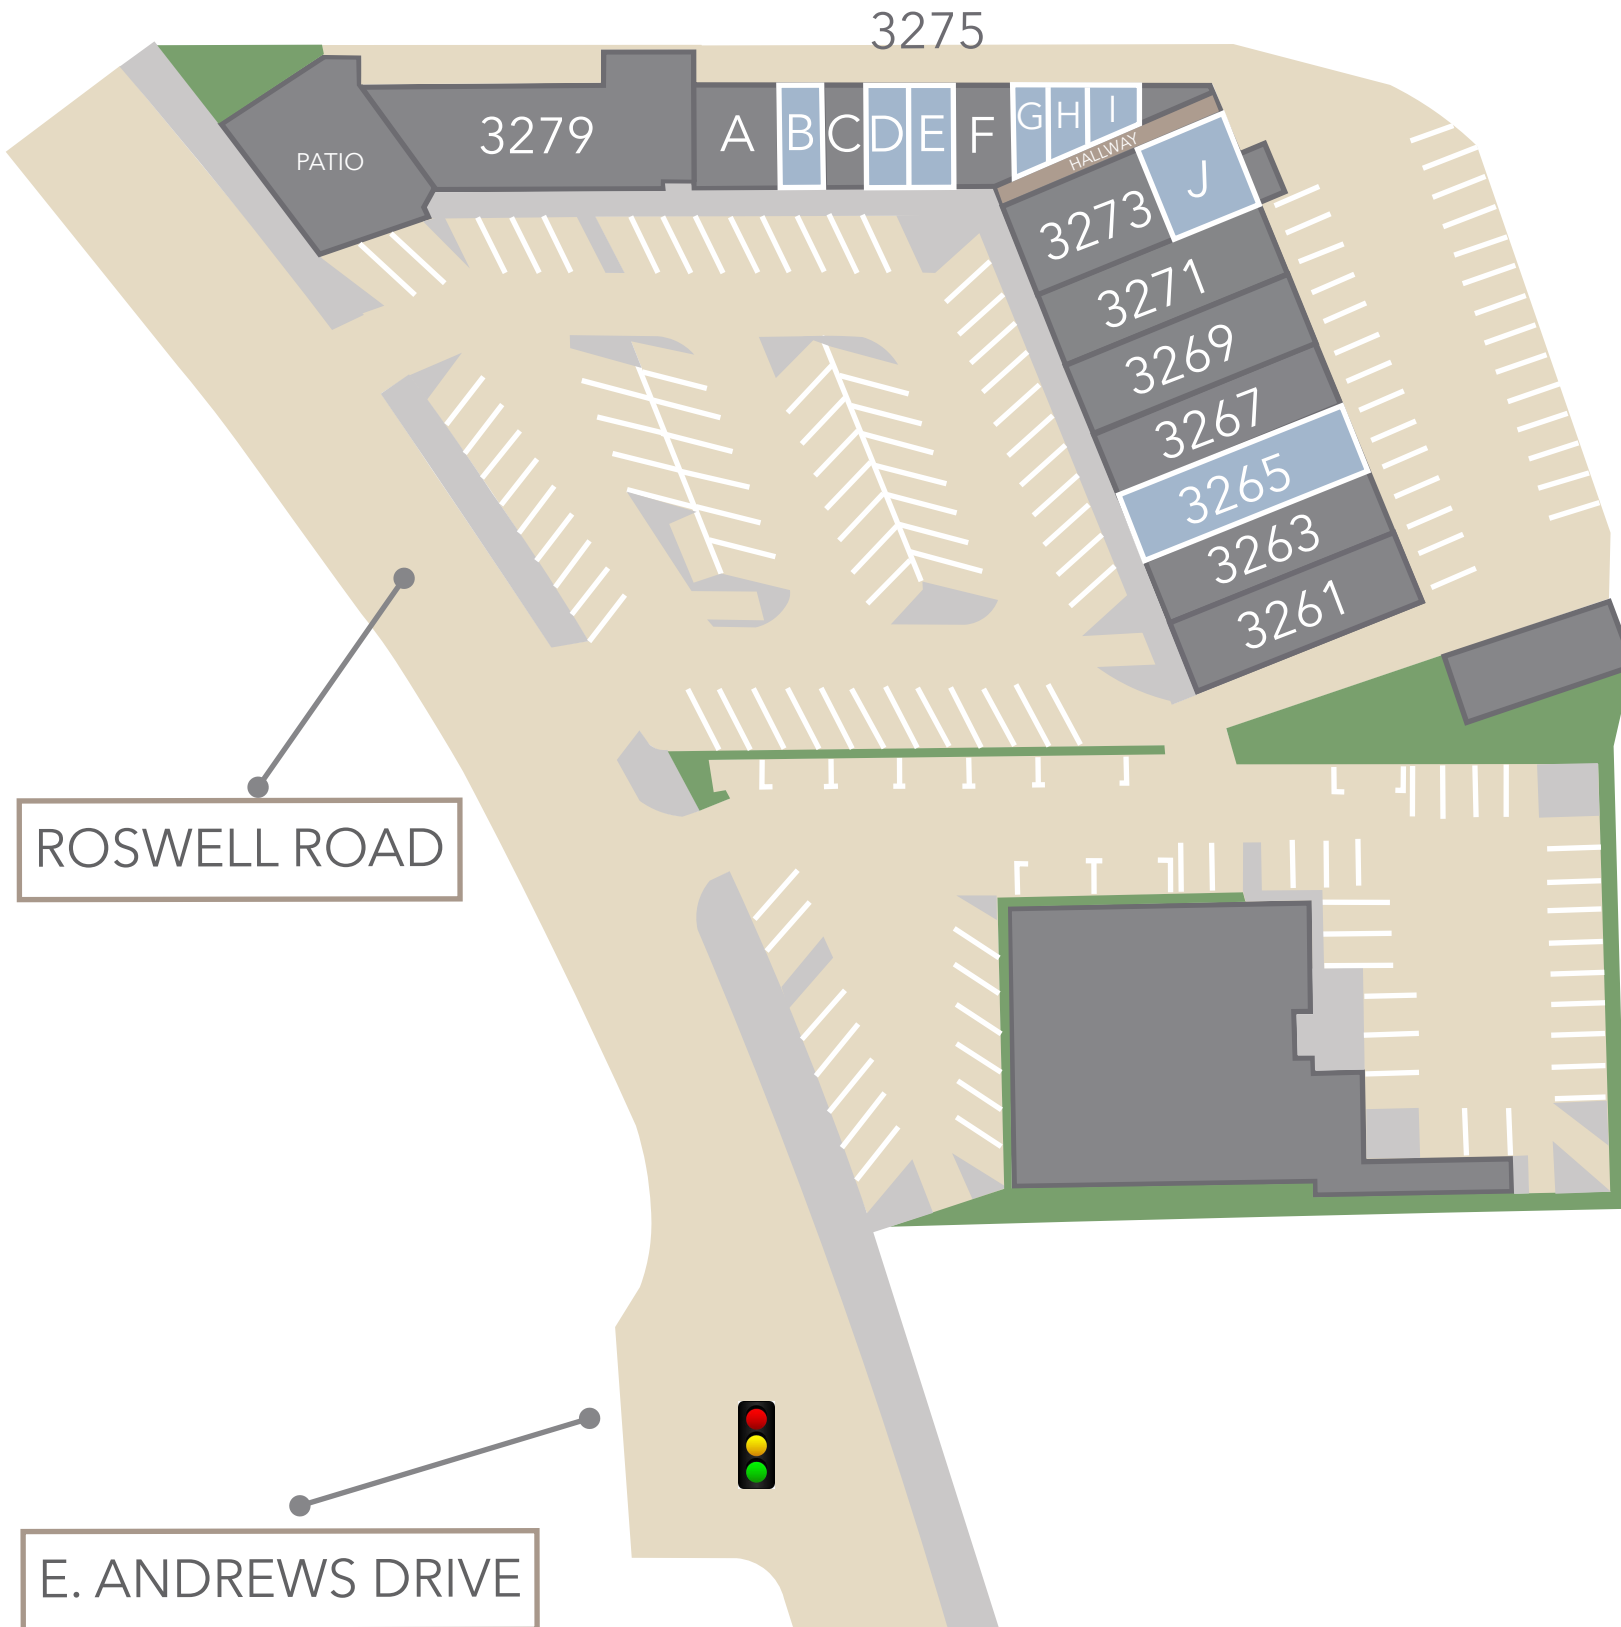

THE BIG KETCH CENTER

3261 - 3279 Roswell Road
Atlanta, Georgia 30305

 = AVAILABLE

Suite	Tenant
3261	Transform Athlete (1,312 sf)
3263	RTW Health (1,317sf)
3265	AVAILABLE (1,317 sf)
3267	Labels (1,305 sf)
3269	Kate Barone (1,311 sf)
3271	Another You (1,666 sf)
3273	Aarons Overhead Doors (1,248 sf)
3275-A	Little Nail Kitchen (550 sf)
3275-B	AVAILABLE (324 sf)
3275-C	Carolyn Malone Interiors (324 sf)
3275-D	AVAILABLE (324 sf)
3275-E	AVAILABLE (325 sf)
3275-F	Labels (385 sf)
3275-G	AVAILABLE (297 sf)
3275-H	AVAILABLE (260 sf)
3275-I	AVAILABLE
3275-J	AVAILABLE (260 sf)
3279	The Big Ketch (4,259 sf)

PARKING: 6.6 Spaces / 1,000 SF